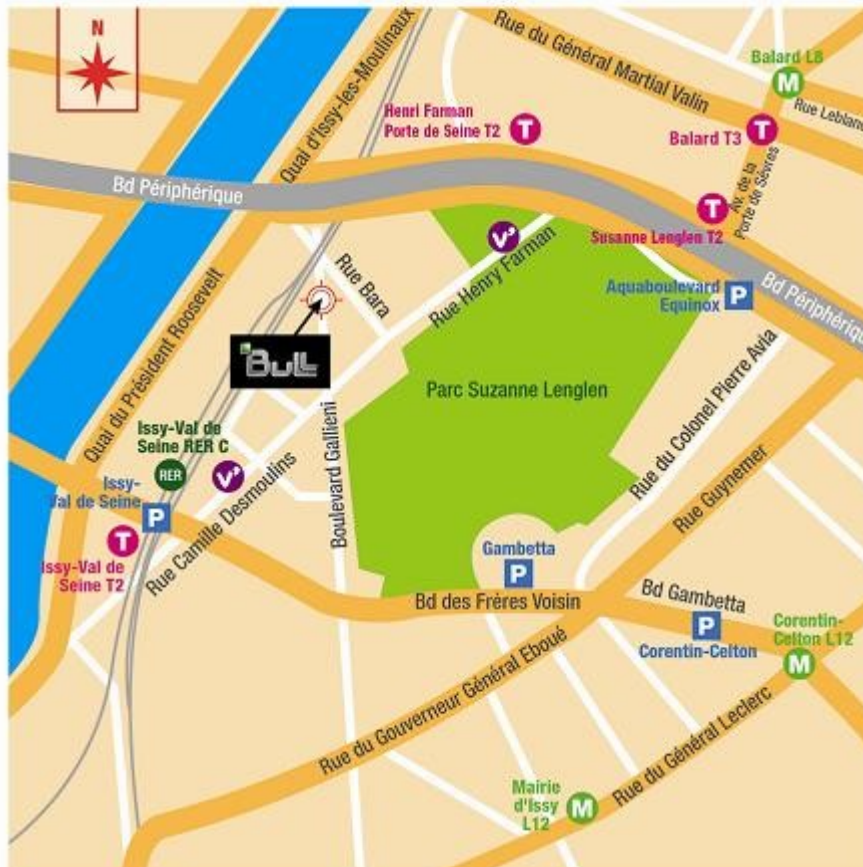

Address

Bull SAS, 5 Boulevard Gallieni, 92445 ISSY LES MOULINEAUX CEDEX

Switchboard: +33 (0)1 58 04 05 06

Ground floor reception: +33 (0)1 58 04 05 41

HOW TO GET TO 5 BOULEVARD GALLIENI

POUR VENIR AU 5, BOULEVARD GALLIENI

By Metro, tram or RER (urban rail network)

Tramway T2 (Henri Farman - Porte de Seine, 5 minutes walk)

Change at Porte de Versailles from Tramway T3

Metro Line 8 Balard and Line 12 Coentín Celton

RER Line C (Station: Issy-Val de Seine)

Bus

Line 39: Issy Val de Seine – Gare de l'Est

Line 223: Issy Val de Seine – Gare d'Ivry

Line 394: Issy Val de Seine – Bourg la Reine

By car

From the Paris ring road (the Périphérique) take the Quai d'Issy or Porte de Versailles exit

There is a public car park at the nearby RER station at Issy-Val de Seine

Vélib (Paris public cycle rental scheme)

The nearest Vélib station is at 52 rue Henri Farman (16 cycles) or Place Lafayette (10 cycles)