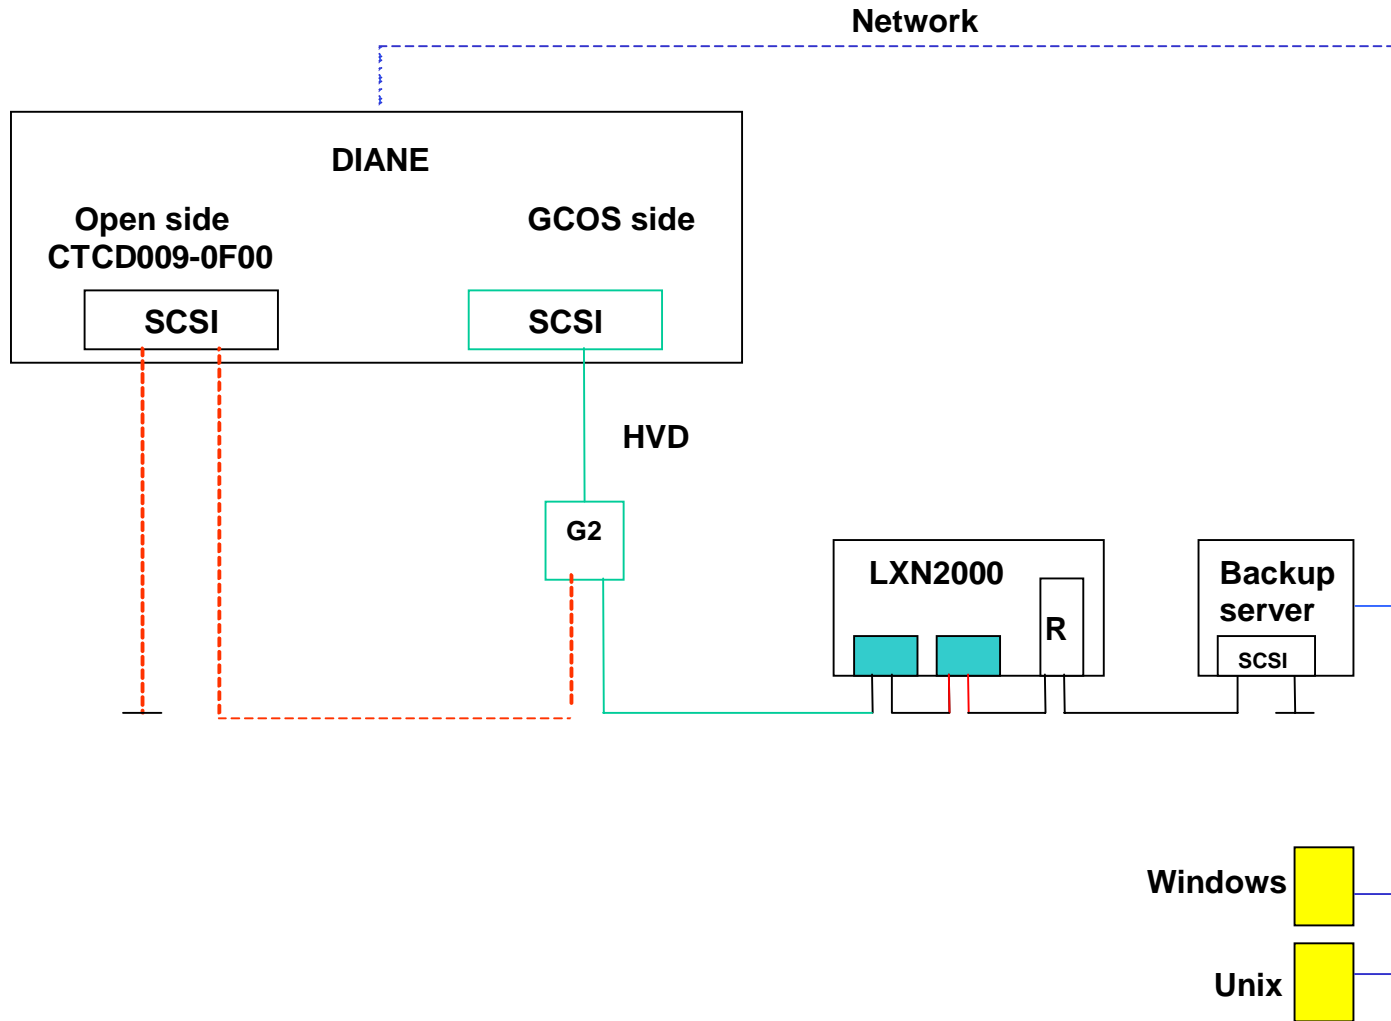

### ◆ GCOS 7 Full SAN Streamline

- LP8000 to connect up to 4 drives
- Galileo FC for each drive

### ◆ GCOS 7 Light streamline

- Galileo FC without LP8000

### ◆ Diane Open side Full streamline

- LP8000 to connect up to 4 drives

# SCSI connection for 2 Drives