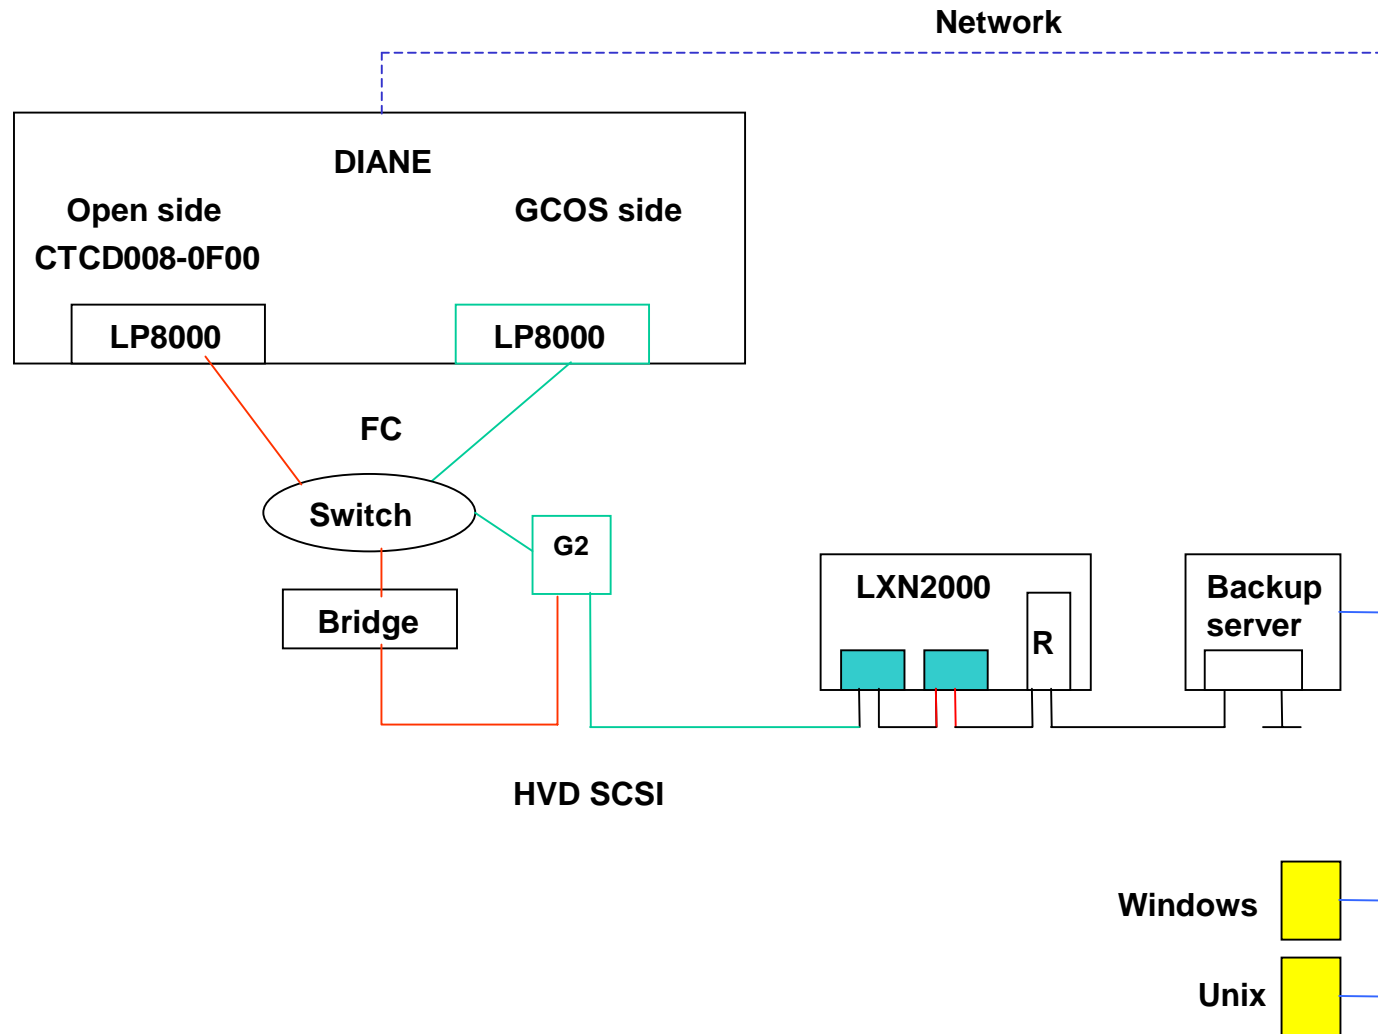

Fibre Channel Connection for 2 drives